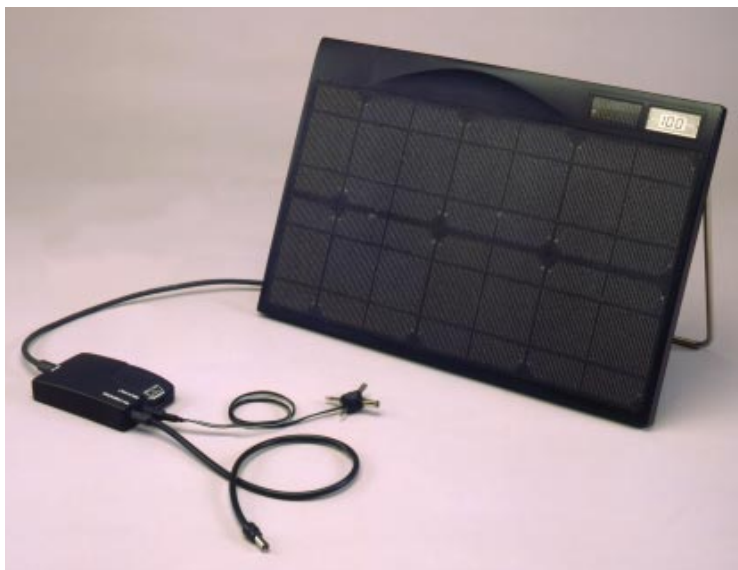

SunWize™ Portable Energy System

The SunWize™ Portable Energy System is a solar charging system specifically designed to power laptop computers and can also operate or charge virtually any battery-operated portable device. The Unique System provides timeless reliability by tapping into natural sunlight.

Features

- Lightweight and portable
- Durable and weather-resistant
- Maintenance free – no moving parts
- Nine watts of power in full sun
- Environmentally friendly
- Renewable energy source
- Totally automatic
- 3, 6, 7.5, 9, 12 volt auxiliary output

Our proprietary process results in solar panels that are lightweight, weather-resistant and highly durable.

Here's How It Works

The SunWize™ Portable Energy System converts sunlight directly into electricity allowing you the freedom to operate or recharge your laptop computer anywhere the sun shines. Used in direct or indirect sunlight, the system's power output is able to double the run time of a laptop computer while in operation. A proprietary meter allows you to adjust the panel's position with respect to the sun for maximum power output.

Polymer Encapsulation

Solar cells are sealed in an impermeable polymer for durability.

Single Crystal Solar Cells

Converts solar energy into electricity.

Convenient Cord Storage

10' flexible power extension cord stores on easy wind spool.